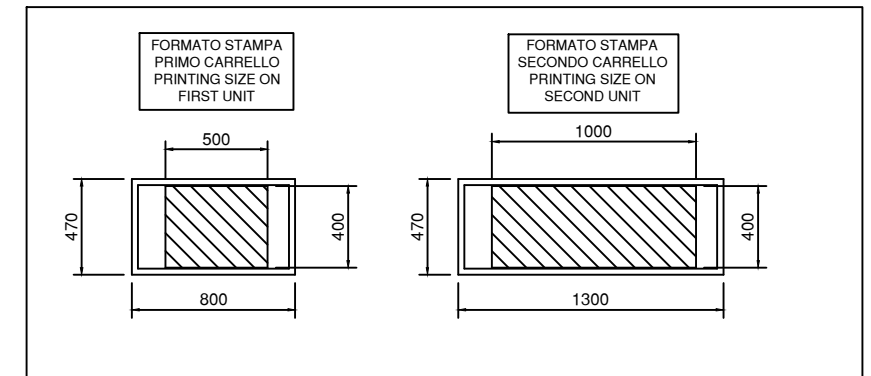

UNITA' DI STAMPA N°1
 FORMATO STAMPA 400X500 MM
 PRINTING UNIT N°1
 PRINTING SIZE 400X500 MM

CAPPA IR50
 LARGHEZZA 500 MM
 FLASH CURE SIZE 500 MM

UNITA' DI STAMPA N°2
 FORMATO STAMPA 400X1000 MM
 PRINTING UNIT N°2
 PRINTING SIZE 400X1000 MM

LC-2 FORMATO STAMPA 400X500 MM + 400X1000 MM + CAPPA IR 500 MM ASCIUGATURA
 LC-2 PRINTING SIZE 400X500 MM + 400X1000 MM + FLASH CURE DRYER IR 500 MM