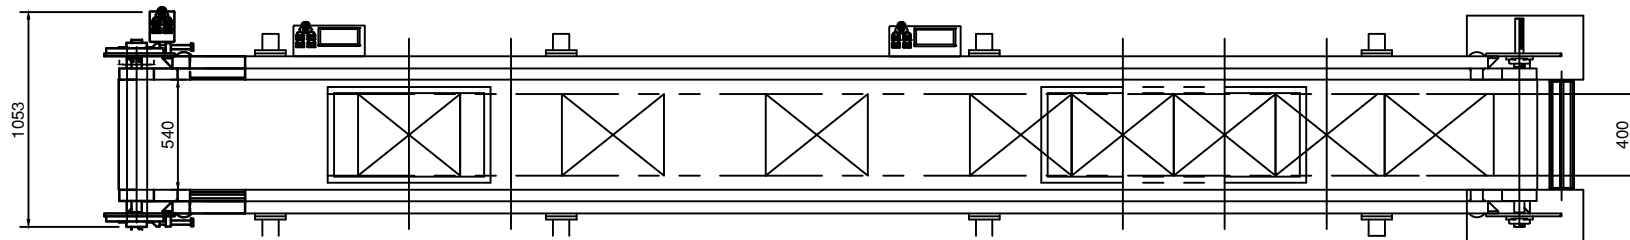

UNITA' DI STAMPA N°1
 FORMATO STAMPA 400X500 MM
 PRINTING UNIT N°1
 PRINTING SIZE 400X500 MM

CAPPA IR50
 LARGHEZZA 500 MM
 FLASH CURE SIZE 500 MM

UNITA' DI STAMPA N°2
 FORMATO STAMPA 400X1000 MM
 PRINTING UNIT N°2
 PRINTING SIZE 400X1000 MM

LC-2 FORMATO STAMPA 400X500 MM + 400X1000 MM + CAPPA IR 500 MM ASCIUGATURA
 LC-2 PRINTING SIZE 400X500 MM + 400X1000 MM + FLASH CURE DRYER IR 500 MM