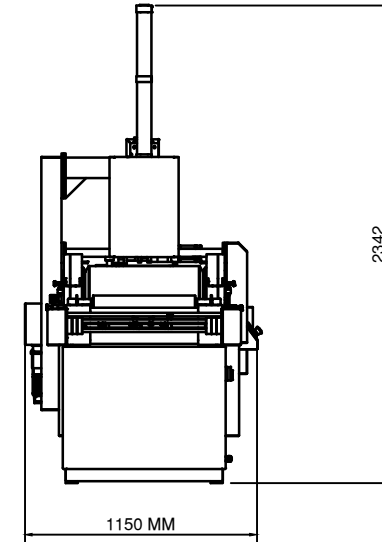

UNITA' DI STAMPA N°1
 FORMATO STAMPA 400X500 MM
 PRINTING UNIT N°1
 PRINTING SIZE 400X500 MM

CAPPA IR50
 LARGHEZZA 500 MM
 FLASH CURE SIZE 500 MM

UNITA' DI STAMPA N°2
 FORMATO STAMPA 400X1000 MM
 PRINTING UNIT N°2
 PRINTING SIZE 400X1000 MM

LC-2 FORMATO STAMPA 400X500 MM + 400X1000 MM + CAPPA IR 500 MM ASCIUGATURA
 LC-2 PRINTING SIZE 400X500 MM + 400X1000 MM + FLASH CURE DRYER IR 500 MM