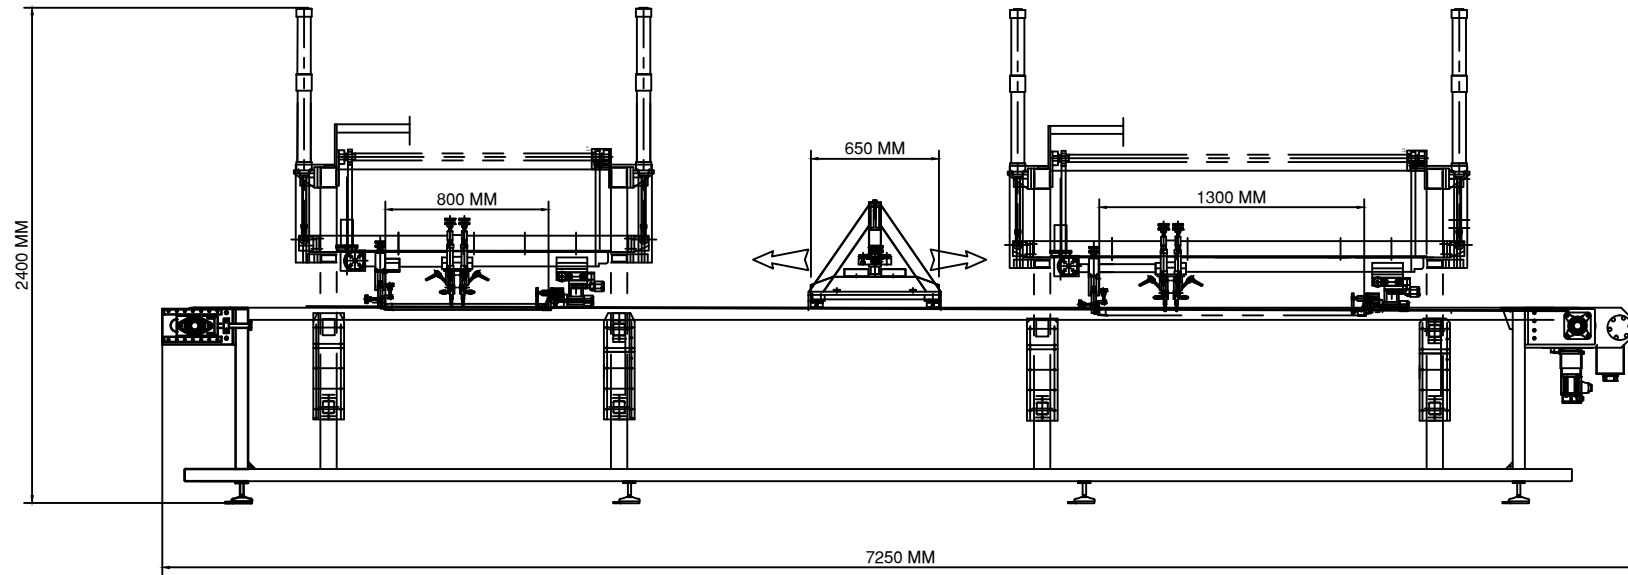

UNITA' DI STAMPA N°1
 FORMATO STAMPA 400X500 MM
 PRINTING UNIT N°1
 PRINTING SIZE 400X500 MM

CAPPA IR50
 LARGHEZZA 500 MM
 FLASH CURE SIZE 500 MM

UNITA' DI STAMPA N°2
 FORMATO STAMPA 400X1000 MM
 PRINTING UNIT N°2
 PRINTING SIZE 400X1000 MM

LC-2 FORMATO STAMPA 400X500 MM + 400X1000 MM + CAPPA IR 500 MM ASCIUGATURA
 LC-2 PRINTING SIZE 400X500 MM + 400X1000 MM + FLASH CURE DRYER IR 500 MM