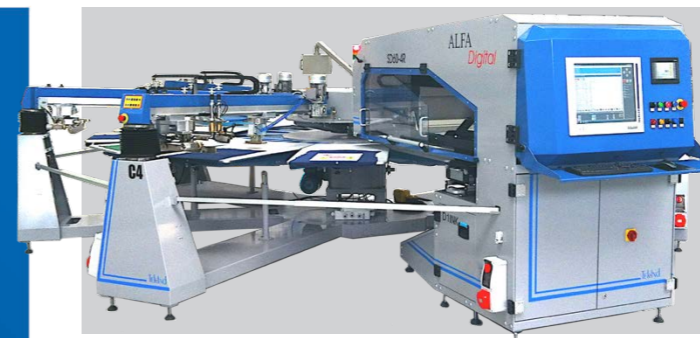

ALFA DIGITAL SD 60 SU
ALFA PLUS 6/14